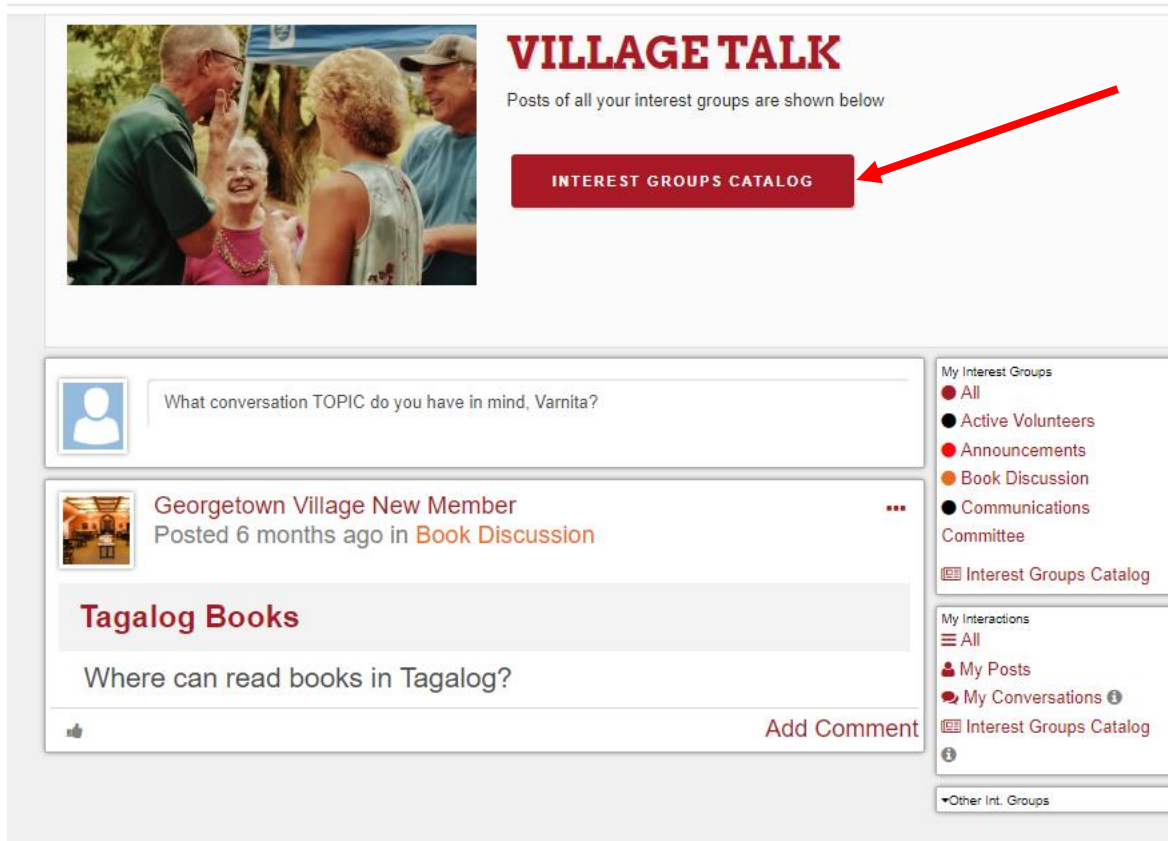

How to Access Affinity Groups

Members can access Affinity Groups by signing into Helpful Village and selecting **Village Talk**.

Go to Members -->Village Talk

Click Interest Groups Catalog to view the different interest groups

 **Note: You MUST be an Active Member to use Village Talk.**

You can see the number of participants in each interest group. If you already make part of the group you will see the **VISIT THIS GROUP** button.

In the case you are not part of the group you will see two buttons, one the **PREVIEW GROUP** button which allows you to have a look to all conversations on that group to have a preview and a second button, the **JOIN GROUP** button to join a group.